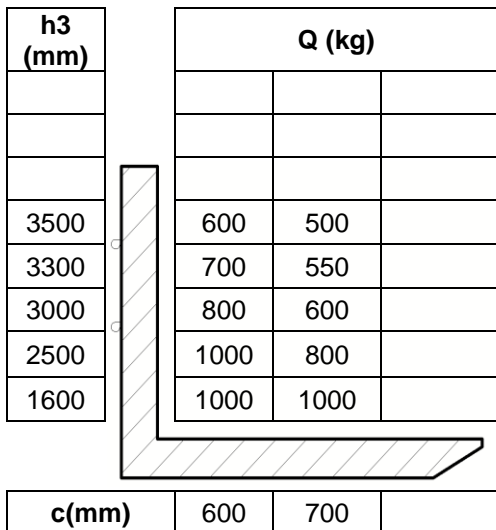

Type	SPN10
Mast	1600 mm

Type	SPN10
Mast	2500 mm

Type	SPN10
Mast	3000 mm

Type	SPN10
Mast	3300 mm

Type	SPN10
Mast	3500 mm

Type	SPN15
Mast	1600 mm

Type	SPN15
Mast	2500 mm

Type	SPN15
Mast	3000 mm

Type	SPN15
Mast	3500 mm